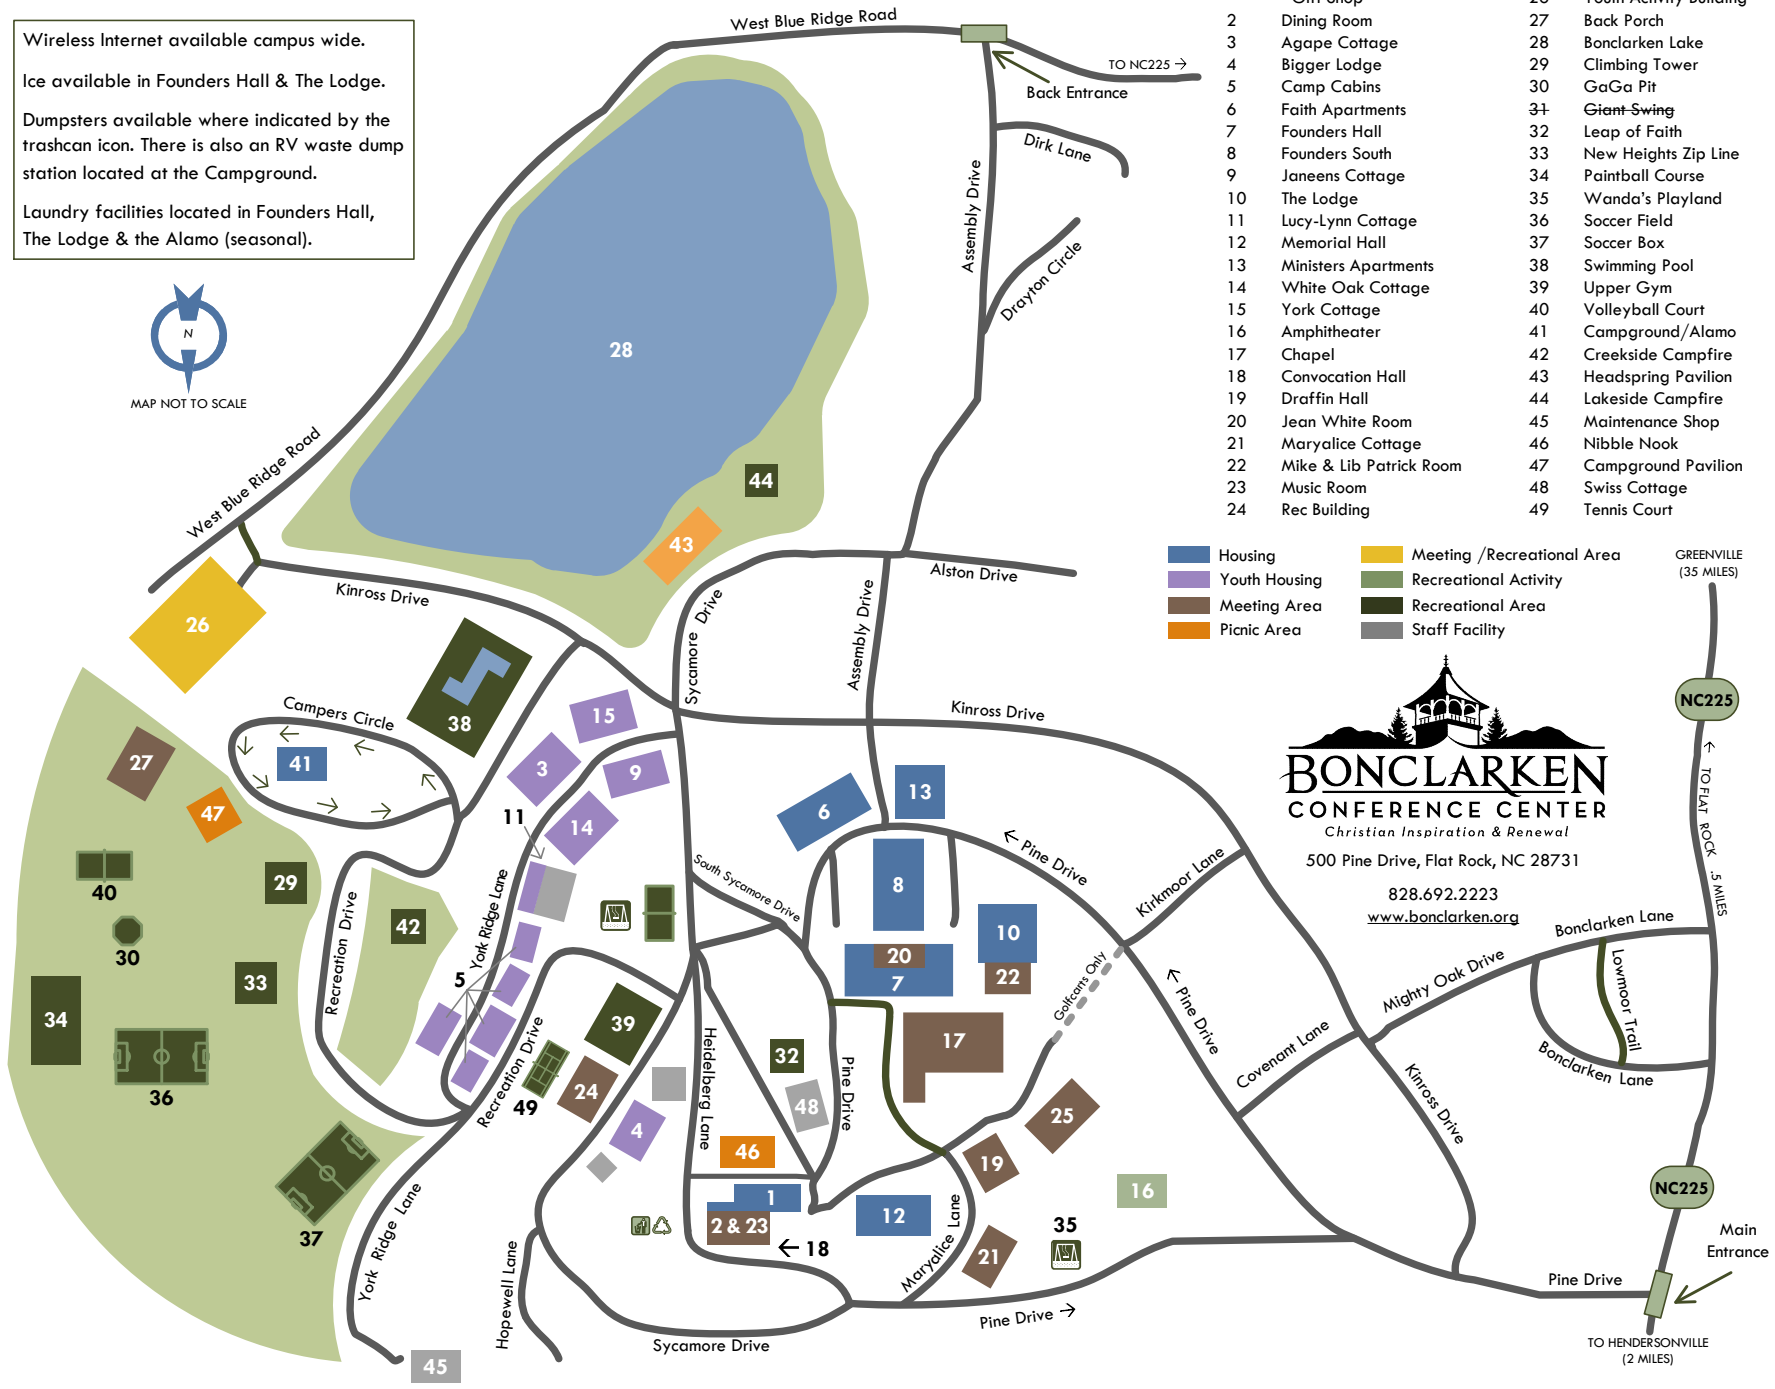

Wireless Internet available campus wide.
 Ice available in Founders Hall & The Lodge.
 Dumpsters available where indicated by the trashcan icon. There is also an RV waste dump station located at the Campground.
 Laundry facilities located in Founders Hall, The Lodge & the Alamo (seasonal).

- | | |
|--|----------------------------|
| 1 Heidelberg Hotel, Office & Gift Shop | 25 Synodical Hall |
| 2 Dining Room | 26 Youth Activity Building |
| 3 Agape Cottage | 27 Back Porch |
| 4 Bigger Lodge | 28 Bonclarken Lake |
| 5 Camp Cabins | 29 Climbing Tower |
| 6 Faith Apartments | 30 GaGa Pit |
| 7 Founders Hall | 31 Giant Swing |
| 8 Founders South | 32 Leap of Faith |
| 9 Janeens Cottage | 33 New Heights Zip Line |
| 10 The Lodge | 34 Paintball Course |
| 11 Lucy-Lynn Cottage | 35 Wanda's Playland |
| 12 Memorial Hall | 36 Soccer Field |
| 13 Ministers Apartments | 37 Soccer Box |
| 14 White Oak Cottage | 38 Swimming Pool |
| 15 York Cottage | 39 Upper Gym |
| 16 Amphitheater | 40 Volleyball Court |
| 17 Chapel | 41 Campground/Alamo |
| 18 Convocation Hall | 42 Creekside Campfire |
| 19 Draffin Hall | 43 Headspring Pavilion |
| 20 Jean White Room | 44 Lakeside Campfire |
| 21 Maryalice Cottage | 45 Maintenance Shop |
| 22 Mike & Lib Patrick Room | 46 Nibble Nook |
| 23 Music Room | 47 Campground Pavilion |
| 24 Rec Building | 48 Swiss Cottage |
| | 49 Tennis Court |

- | | |
|---|--|
| Housing | Meeting /Recreational Area |
| Youth Housing | Recreational Activity |
| Meeting Area | Recreational Area |
| Picnic Area | Staff Facility |

BONCLARKEN
 CONFERENCE CENTER
Christian Inspiration & Renewal
 500 Pine Drive, Flat Rock, NC 28731
 828.692.2223
www.bonclarken.org